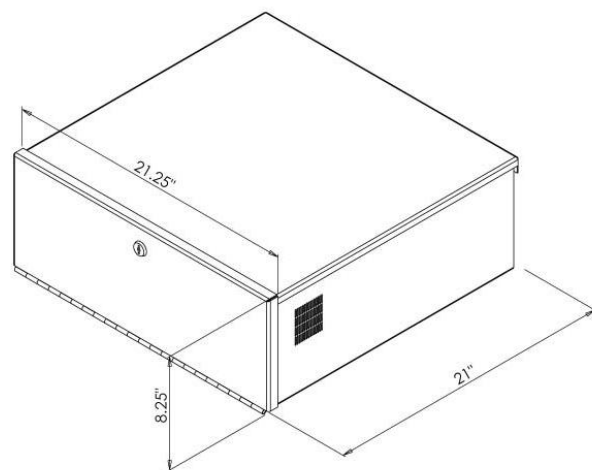

NVR-LOCKBOX w/FAN

Product Features:

Interior dimensions 21" W x 21" D x 8" H

Includes fan and vents for thermal management

Interlocking lift off lid

Key locked hinged front door

Black powder coat finish

Product Specifications:

The NVR Lockbox is primarily constructed of formed steel and includes spot welds. The lockbox has an interlocking lift off lid and a keyed lock front door. The lockbox includes multiple cable knockouts to accommodate cable connections to the NVR. The lockbox also includes a fan with a power cord and vents for proper ventilation of the NVR.